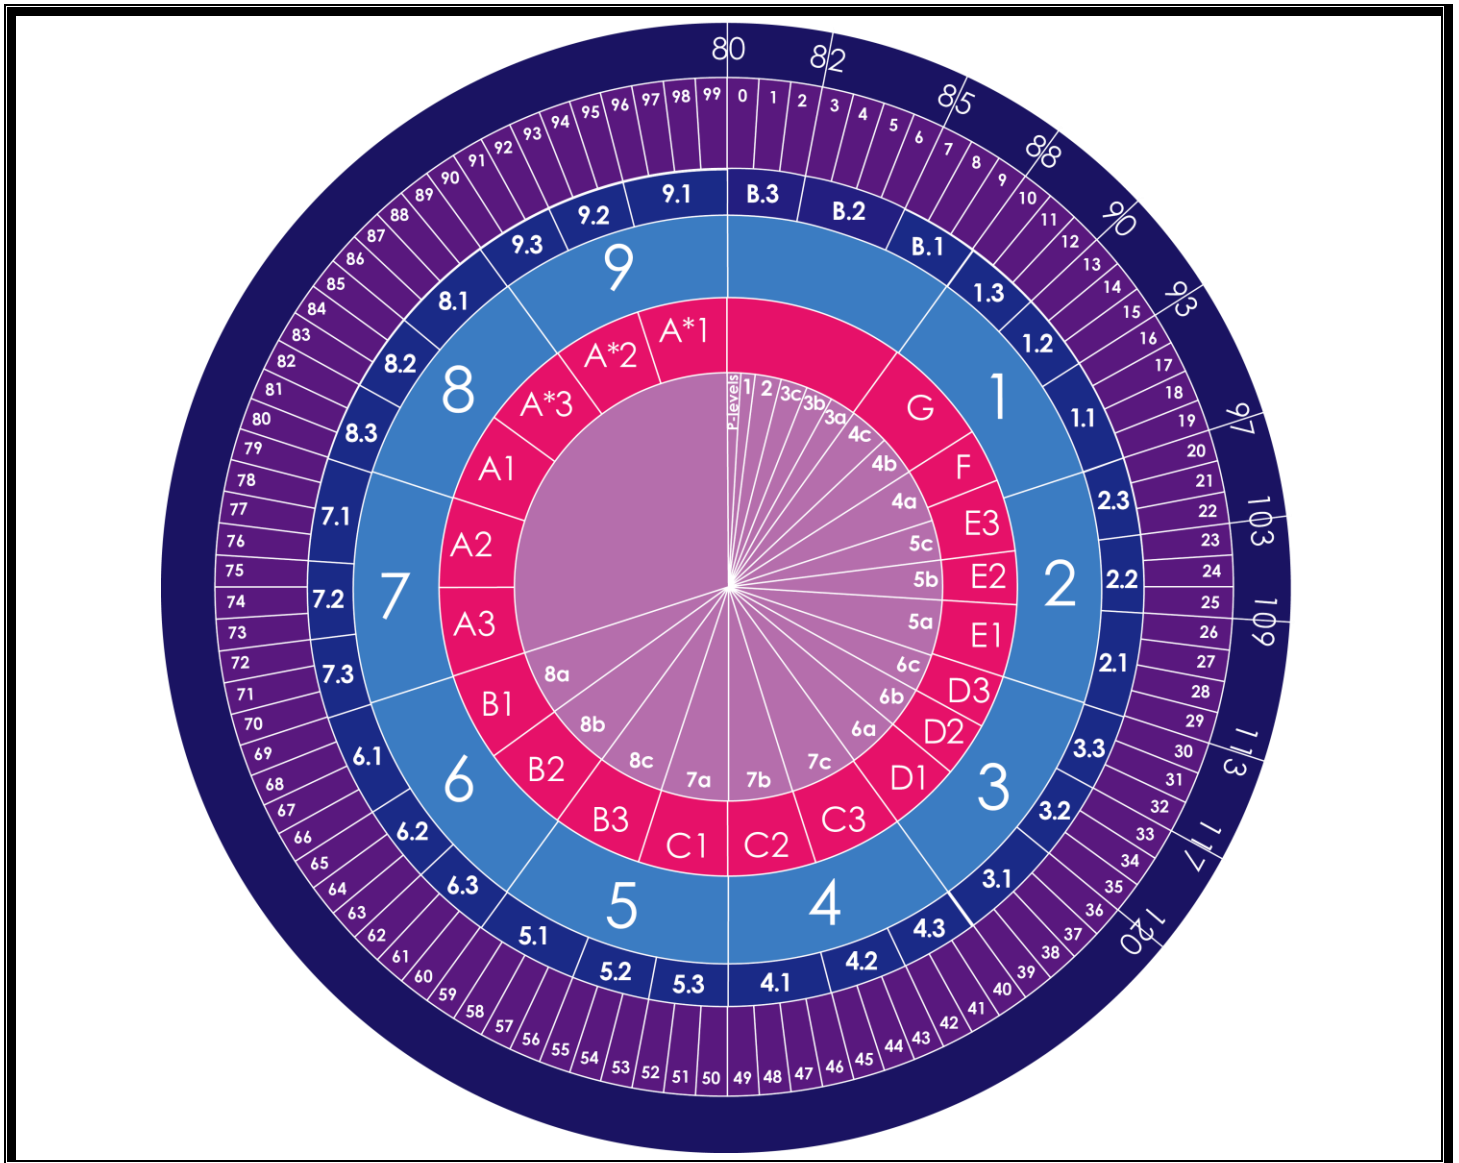

# GCSE New grading system matched with levels and the old system

Key	Description
	Points of Progress
	New GCSE Grades
	Current GCSE Grades (fine graded)
	National Curriculum Levels (fine graded)
	Key Stage 2 Scaled Score